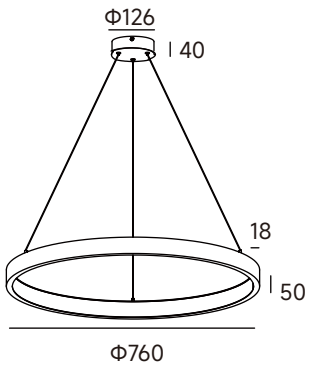

WH BK SV

Ring Plus

- Material: Aluminum ring, Polycarbonate diffuser.
- Voltage: 220~240V.
- 0~10 Dimmable/Non Dimmable.
- With adjustable Aircraft cable 2.5M.

LED RA>90

CODE	Watts	CCT	Lumen
3P38121	24W	WL 3000K	1920 lm

LED RA>90

CODE	Watts	CCT	Lumen
3P38122	40W	WL 3000K	3000 lm