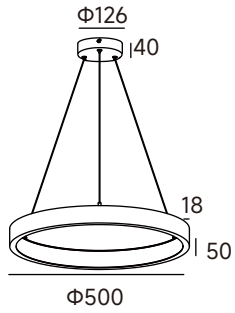

WH BK SV

Ring Plus

- Material: Aluminum ring, Polycarbonate diffuser.
- Voltage: 220~240V.
- 0~10 Dimmable/Non Dimmable.
- With adjustable Aircraft cable 2.5M.

LED RA>90

CODE	Watts	CCT	Lumen
3P38121	24W	WL 3000K	1920 lm

LED RA>90

CODE	Watts	CCT	Lumen
3P38122	40W	WL 3000K	3000 lm